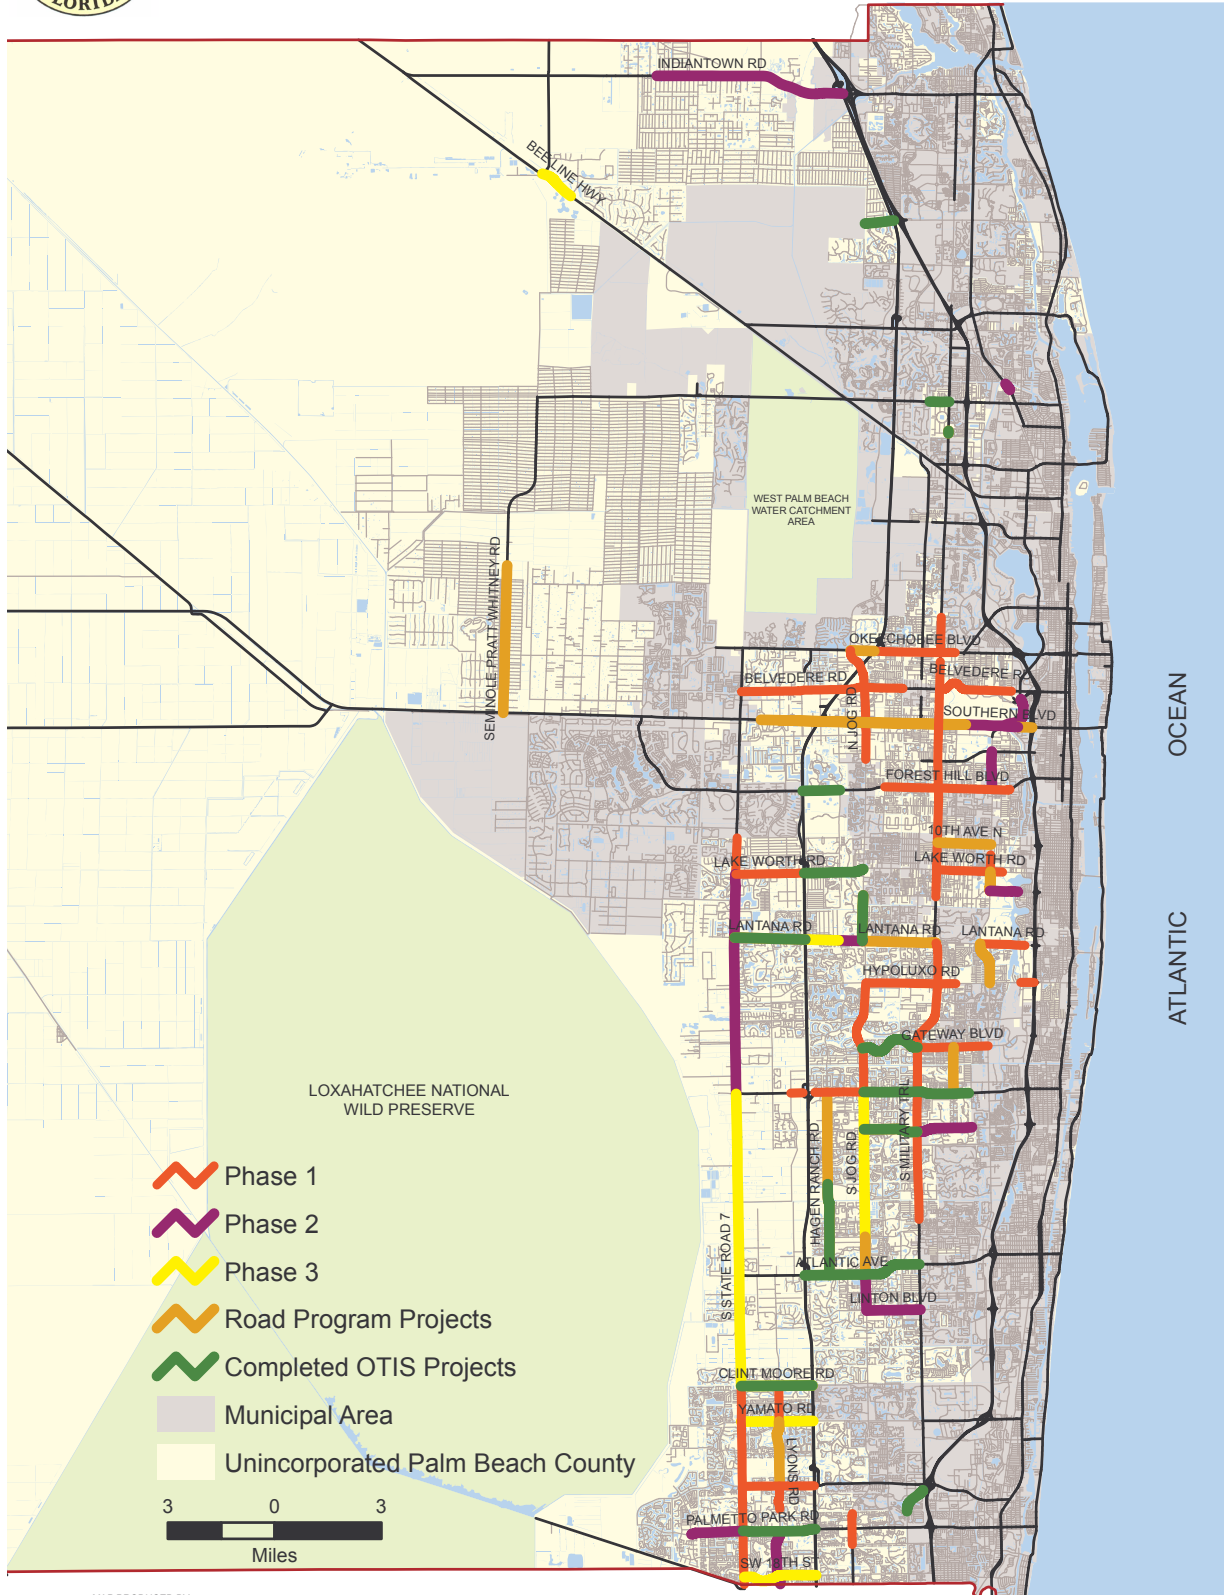

# "ONLY TREES, IRRIGATION, AND SOD" PROJECTS "OTIS" MASTER PLAN

- Phase 1
  - Phase 2
  - Phase 3
  - Road Program Projects
  - Completed OTIS Projects
  - Municipal Area
  - Unincorporated Palm Beach County
- 3 0 3  
Miles