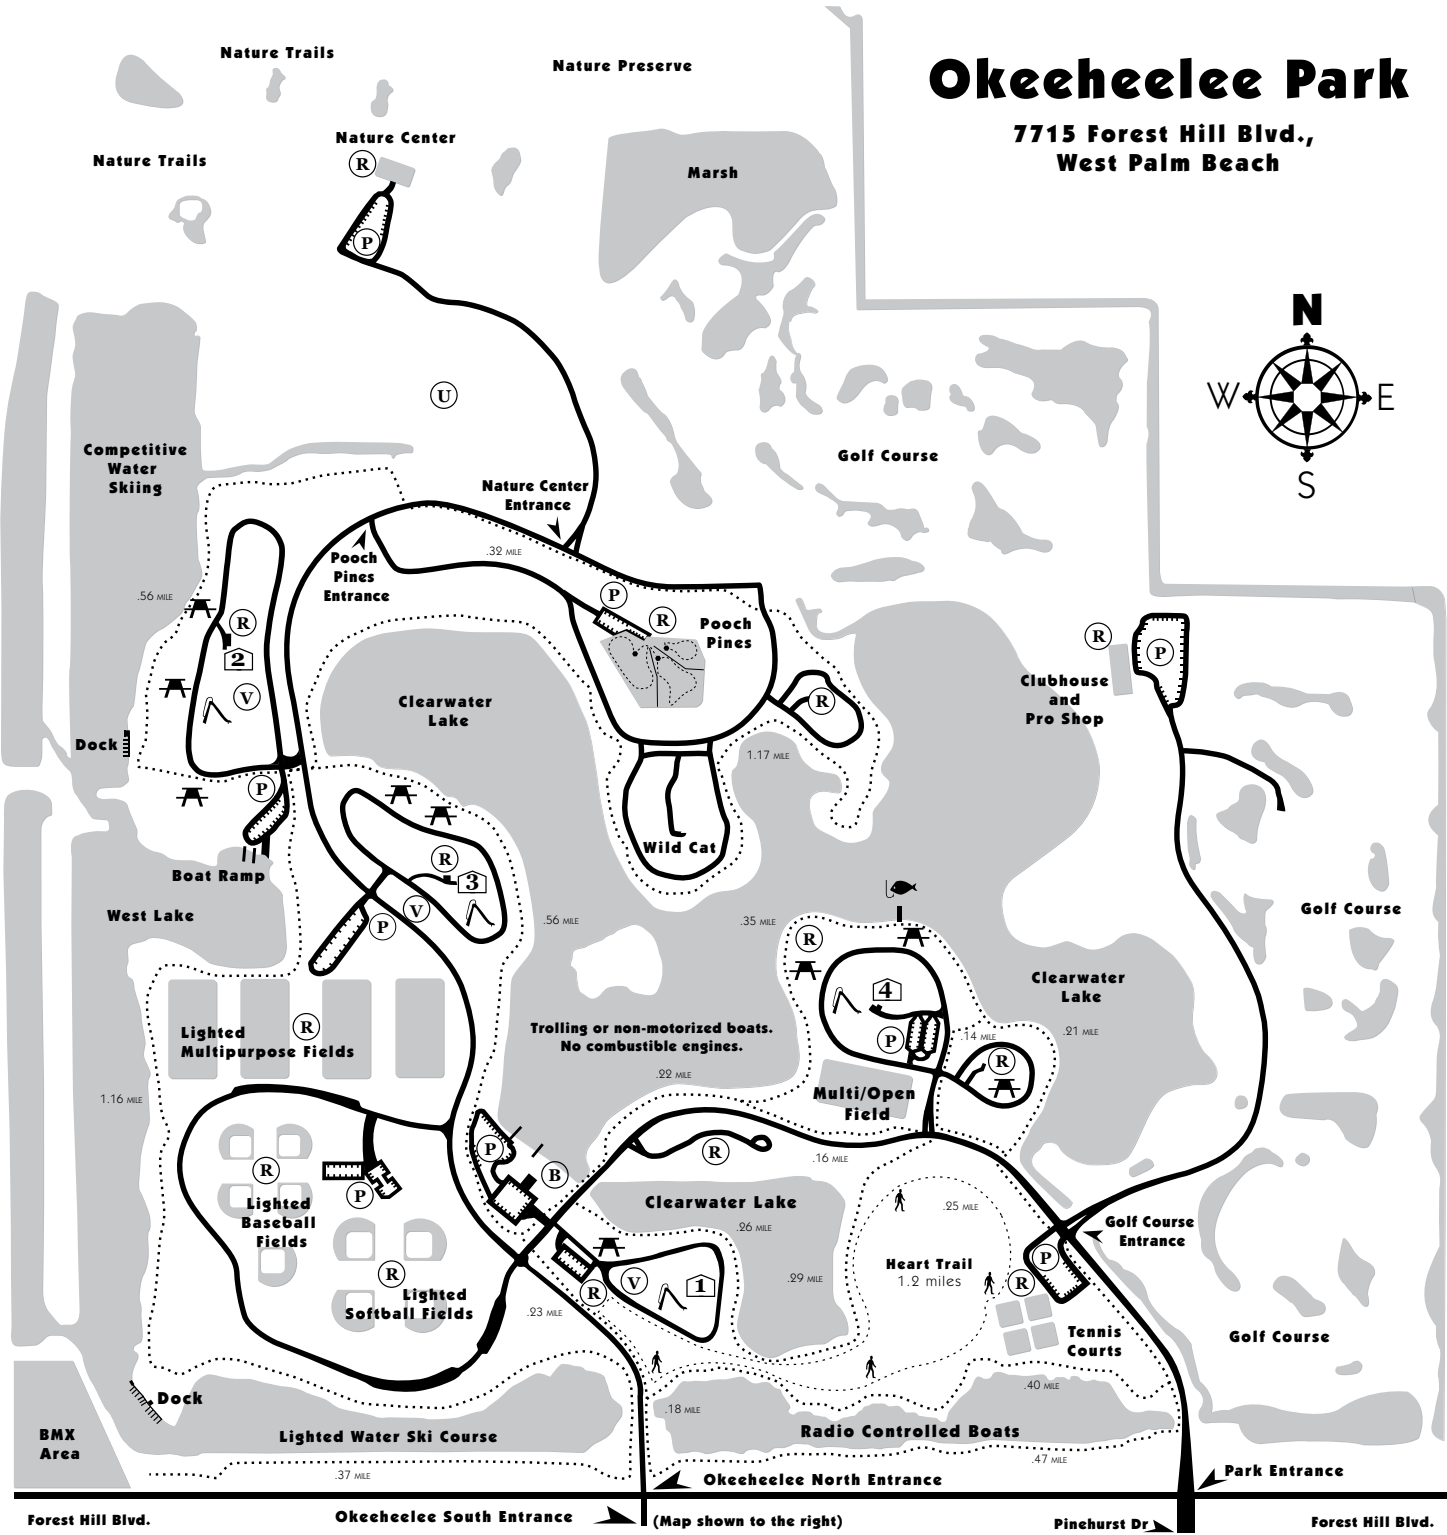

Okeehetee Park

7715 Forest Hill Blvd.,
West Palm Beach

Okeehetee Park Legend

- Restrooms/Water Fountain..... (R)
- Volleyball..... (V)
- Playground..... (Playground icon)
- Family Picnic Shelters..... (Picnic Shelter icon)
- Parking..... (P)
- PBC Sheriff's Office Mounted Unit..... (U)
- Boat & Bicycle Rental..... (B)
- Bicycle Path..... (Dashed line)
- Rental Pavilions:
 - Alligator..... (1)
 - Micanopy..... (2)
 - Osceola..... (3)
 - Tuskegee..... (4)

Okeehetee Park South